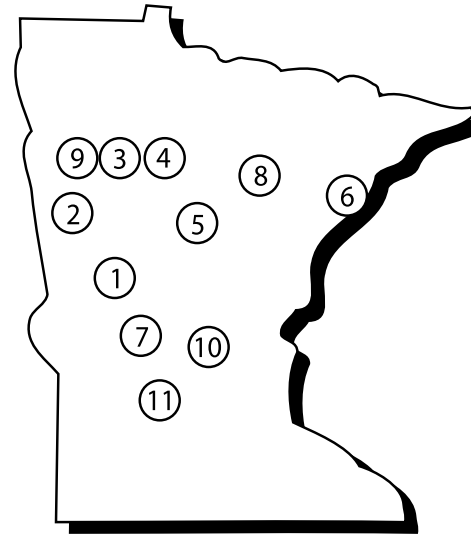

On Your Way
to the Lake...

Stop by
Our House.

Attend your WELS and ELS churches
in Northern Minnesota while on summer vacation.

WELS-Wisconsin Evangelical
ELS-Evangelical Lutheran Synod

Summer Worship Schedule 2009

For more detailed maps of each area go to:
www.wels.net
click on WELS LOCATOR

① ALEXANDRIA: Saint Paul (WELS)
9:00 a.m. & Thurs. 7:00 p.m.
Address: Rosewood & Scandia
Phone: (320) 762-1644
www.stpaulalex.com
Handicapped Access: 100% Accessible
Pastor Michael Neumann

⑥ DULUTH: Shepherd of the Hills (WELS)
9:00 a.m. & Wed. 7:00 p.m.
Address: 802 Maple Grove Rd
Phone: (218) 722-4364
Website: www.dulutheran.org
Handicapped Access: 100% Accessible
Pastor Matthew DeNoyer

⑨ LENGBY: St. Paul (ELS) 10:30 a.m.
Address: 38978 450th Street SE
Phone: (218) 668-2211
Email: stafford@gvtel.com
Pastor Shawn Stafford

⑩ SAUK RAPIDS: Petra (WELS)
9:00 a.m. & Mon. 7:00 p.m.
Address: 1049 1st Avenue N.
www.petralutheran.com
Phone: (320) 252-0120
Pastor: Stephen Daley